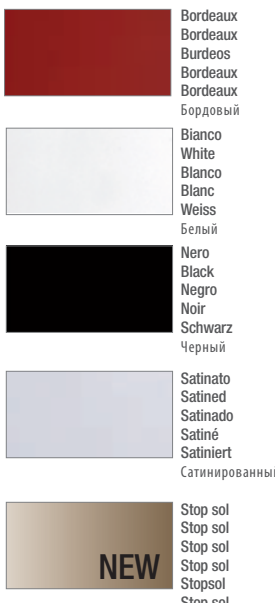

MANIGLIA XENON SCOTCH BRIGHT
ANTA VETRO XENON

MANIGLIA COMMA INT. 148 MM SCOTCH-
BRIGHT ANTA VETRO JHON